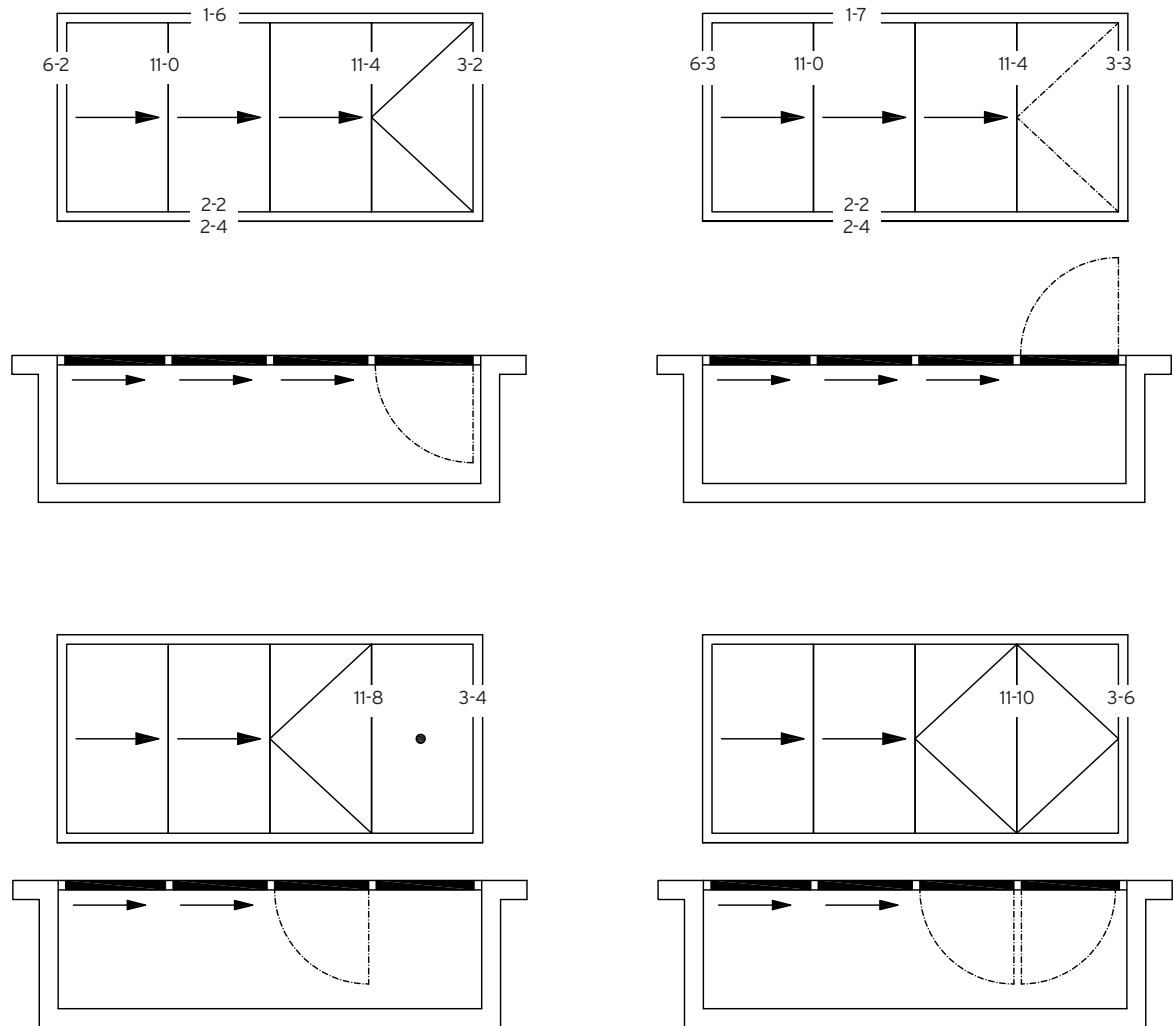

Innenansicht
View from the Inside

Grundriss mit Abwinkelung
angled layout

Grundrissbeispiele:
 (Die Parkposition muss im Einzelfall geprüft werden)

Possible Configurations:
 (As there can be many other options, please submit your ideas and sketches to SOLARLUX for evaluation.)

Parksituation
 (Typ I dargestellt)

Stacking Options
 (Typ I illustrated)

Please make sure to check the minimum length.

ACHTUNG!
 Mindest Maß beachten.

ACHTUNG!
 Beim Überfahren einer Ecke schwenken die Flügel aus.

ATTENTION:
 During operation procedure over segments, the edge of the panel will stick out to the side, depending on the width and number of panels.