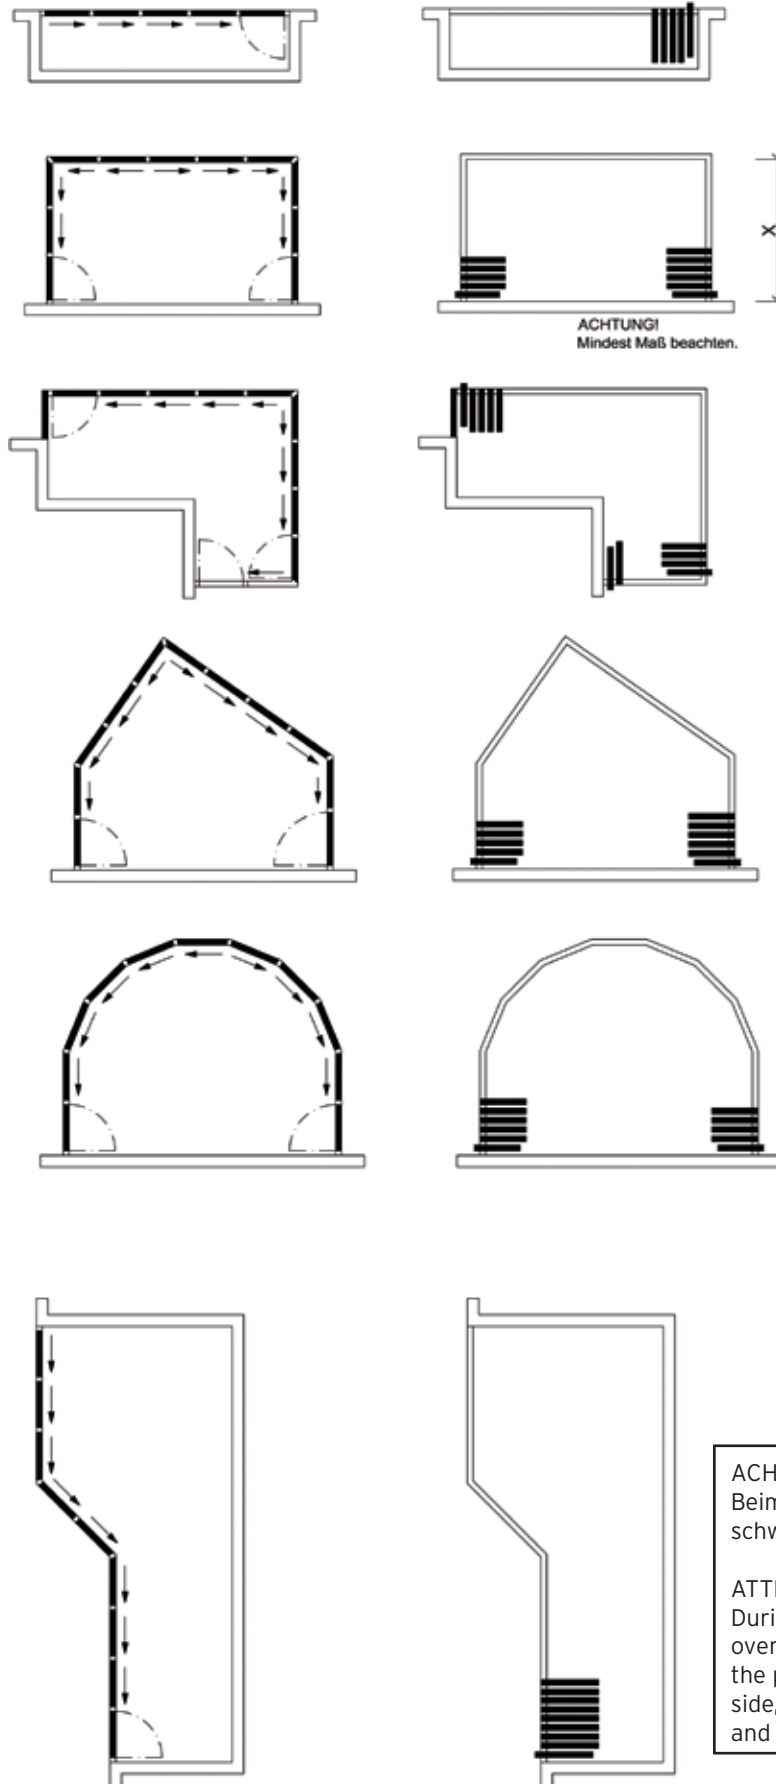

Innenansicht
View from the Inside

Grundriss mit Abwinkelung
angled layout

Grundrissbeispiele:
 (Die Parkposition muss im Einzelfall geprüft werden)

Possible Configurations:
 (As there can be many other options, please submit your ideas and sketches to SOLARLUX for evaluation.)

Parksituation
 (Typ I dargestellt)

Stacking Options
 (Typ I illustrated)

Please make sure to check the minimum length.

ACHTUNG!
 Mindest Maß beachten.

ACHTUNG!
 Beim Überfahren einer Ecke schwenken die Flügel aus.

ATTENTION:
 During operation procedure over segments, the edge of the panel will stick out to the side, depending on the width and number of panels.